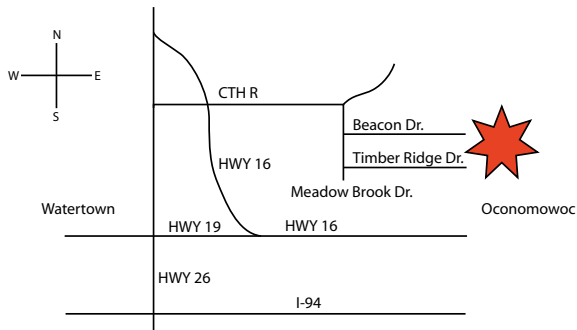

# Grandview Heights in Watertown

## LOCATION MAP

- Easy access to Hwy 16, minutes west of Oconomowoc
- Seldom seen home sites with hilltop views
- Most lots accommodate exposed basements
- Reasonable restrictions with home & lot packages from the low \$200's!