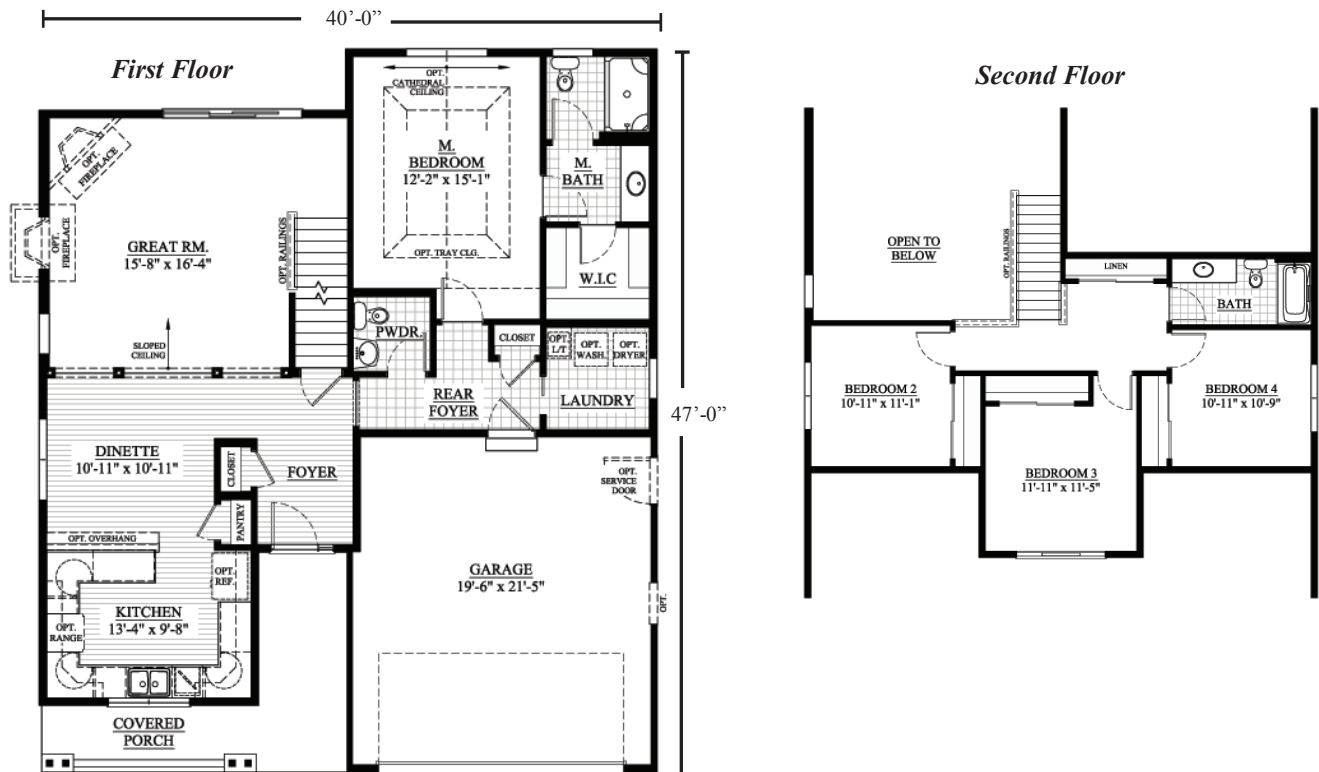

The Prescott

1,874 Sq. Ft.

Elevation 1 with optional stone

435 Village Walk Lane Johnson Creek, WI 53038
 Phone: 920.699.3787 Fax: 920.699.7202

www.LoosHomes.com