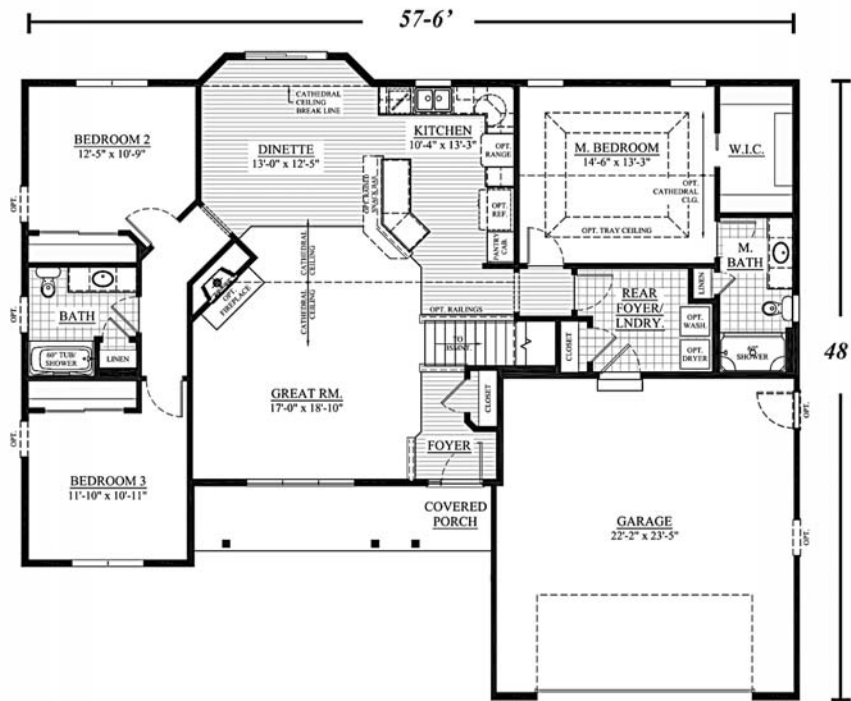

# The Washburn

1646 Sq. Ft.

Elevation 1

First Floor

435 Village Walk Lane Johnson Creek, WI 53038  
 Phone: 920.699.3787 Fax: 920.699.7202

[www.LoosHomes.com](http://www.LoosHomes.com)