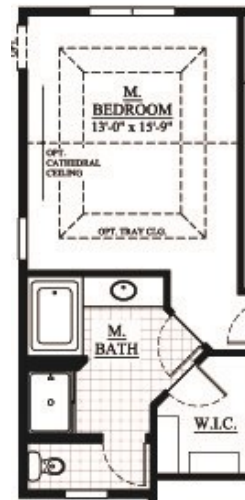

# The Lisbon

2247 Sq. Ft.

*Elevation 1 with optional stone*

*Elevation 2 with optional stone*

*Optional  
Luxury Master Bath*

435 Village Walk Lane Johnson Creek, WI 53038  
Phone: 920.699.3787 Fax: 920.699.7202