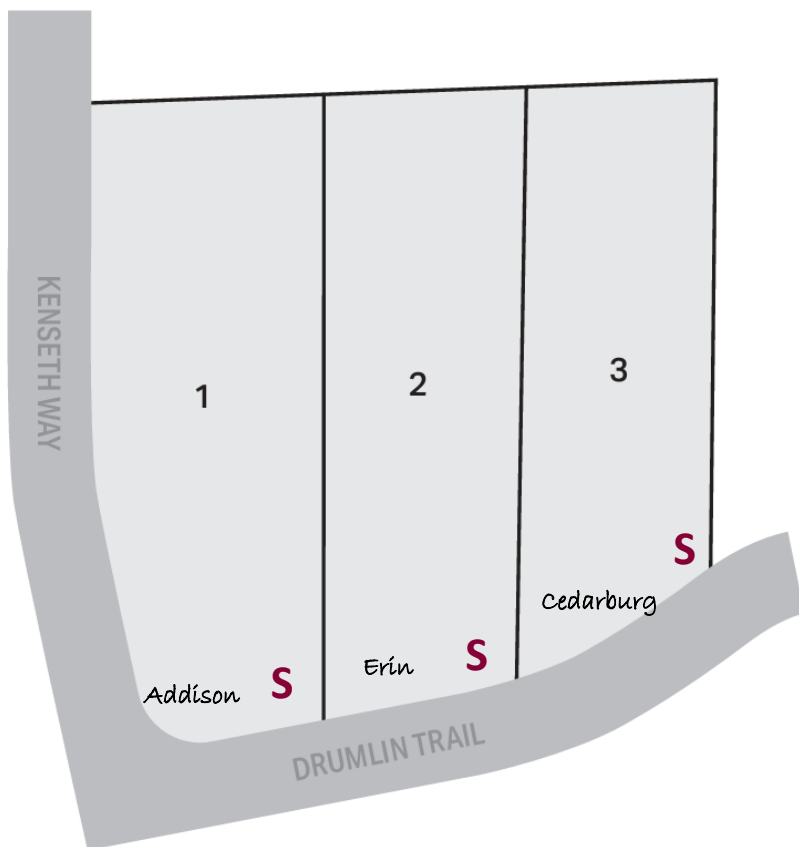

BUILT WITH *Your Family* IN MIND

Matt's Plat

Drumlin Trail
Cambridge, WI

Lot #	Lot Size	Exposure	Price
Lot 1	21,358 SF	TBD	SOLD
Lot 2	17,490 SF	TBD	SOLD
Lot 3	15,785 SF	TBD	SOLD

Available Lots!

AVAILABLE

S = SOLD