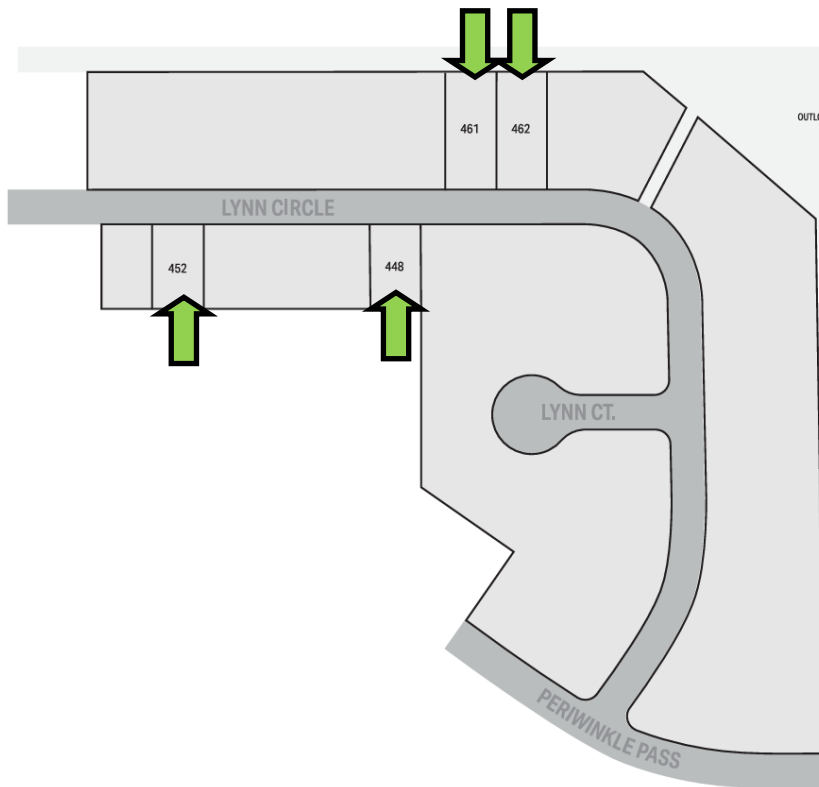

### Prairie Creek Ridge

Oconomowoc, WI

Lot #	Lot Size	Exposure	Price
Lot 448	10,530 SF	Full	\$154,900
Lot 452	10,530 SF	Full	\$154,900
Lot 461	14,560 SF	Full	\$154,900
Lot 462	14,560 SF	Full	\$154,900

**Available Lots!!!**