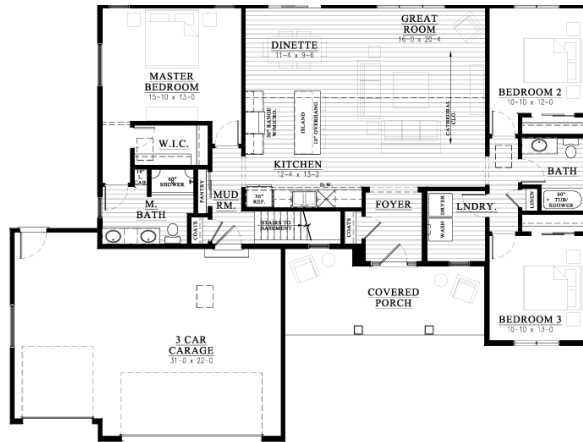

Ridge View Estates - Lot #53

1343 Marigold Dr, Fort Atkinson, WI 53538

\$489,900

AVAILABLE IN

JUNE!!

**We welcome other Realtors
at Loos Custom Homes!**

FIRST FLOOR LAYOUT

SUMMARY

The Burton — #26RE53

1,683 Square Feet

.25 Acre Lot

WHY CHOOSE LOOS

- ◆ High Ceiling in Living Room
- ◆ LVP Flooring
- ◆ 3 Bedrooms and 2 Baths
- ◆ Pecan-Colored Cabinetry
- ◆ Upgraded Lighting Package
- ◆ Covered Front Porch
- ◆ 1,683 Sq Ft
- ◆ Lot 53: .25 Acre
- ◆ 3 Car Garage
- ◆ Our Exclusive Double-Layer Wall System
- ◆ Double Hung Alliance Windows (Limited Lifetime Warranty)
- ◆ 1 Year Builder, 10 Year Structural, & 30 Year Dry Basement Warranties