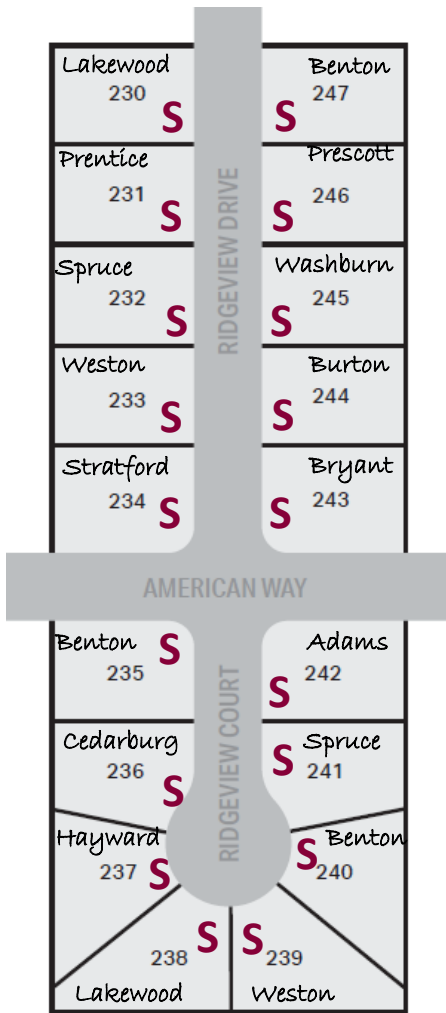

2026 Pricing

BUILT WITH *Your Family* IN MIND

Brookstone Meadows VIII

Ridgeview Drive
Lake Mills, WI

Lot #	Lot Size	Exposure	Price
Lot 230	12,845 SF	None	SOLD
Lot 231	12,826 SF	None	SOLD
Lot 232	12,826 SF	None	SOLD
Lot 233	12,826 SF	None	SOLD
Lot 234	13,489 SF	None	SOLD
Lot 235	12,426 SF	None	SOLD
Lot 236	12,230 SF	None	SOLD
Lot 237	12,306 SF	None	SOLD
Lot 238	13,536 SF	None	SOLD
Lot 239	13,571 SF	None	SOLD
Lot 240	12,365 SF	None	SOLD
Lot 241	12,143 SF	None	SOLD
Lot 242	12,415 SF	None	SOLD
Lot 243	13,527 SF	None	SOLD
Lot 244	12,823 SF	None	SOLD
Lot 245	12,823 SF	None	SOLD
Lot 246	12,823 SF	None	SOLD
Lot 247	12,823 SF	None	SOLD

Available Lots!

looshomes.com

S = SOLD

920-699-3787

*10-YEAR STRUCTURAL WARRANTY PROGRAM
Contact Loos Homes for program details.