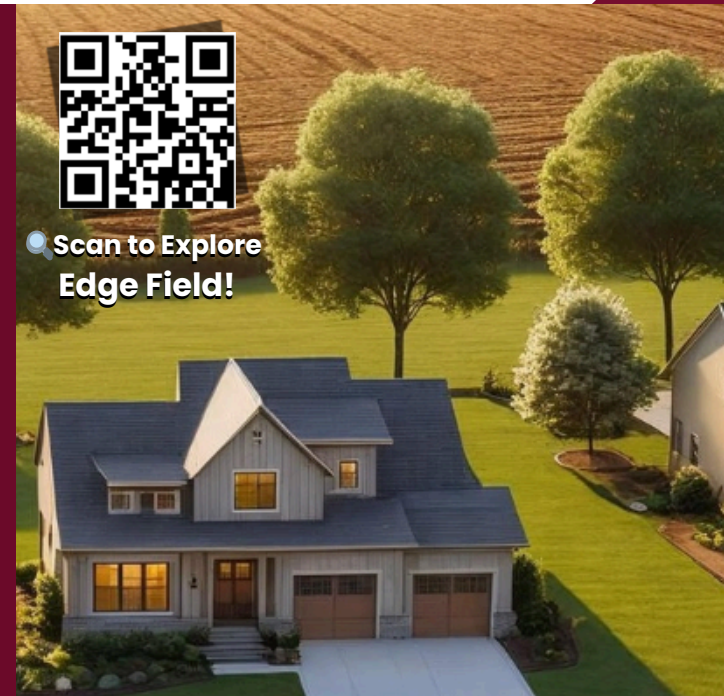

EDGE FIELD

LET'S CONNECT

WATERTOWN, WI

ABOUT US

Scan to Explore
Edge Field!

 **1,200+ HOMES BUILT.**
TRUSTED. PROVEN. LOCAL.

AT LOOS HOMES, WE BUILD
BEAUTIFULLY CRAFTED, MOVE-IN-
READY HOMES WITH CARE, PRECISION,
AND DECADES OF EXPERIENCE—
MAKING YOUR NEXT MOVE EFFORTLESS
AND EXCEPTIONAL.

Phone
(920) 699 - 3787

Website
www.looshomes.com

Scan to Explore
Edge Field!

WELCOME TO EDGE FIELD

 **Rooted in Community,
Surrounded by Nature.**

Looking for a place that feels like home? Discover the perfect blend of small-town charm and modern living—just minutes from the scenic Riverwalk and downtown Watertown.

-  *Scenic surroundings*
-  *Quality-built, stylish homes*
-  *Close to parks, trails & local favorites*

*Watertown's Newest
Place to Call Home.*

Why Loos Homes?

 **Your Home. Your Way.**

From the perfect layout to the right finishes, Loos Homes makes moving simple with beautifully crafted, move-in-ready homes. Transparent pricing, a smooth process, and quality you can feel—so you can start living sooner. 