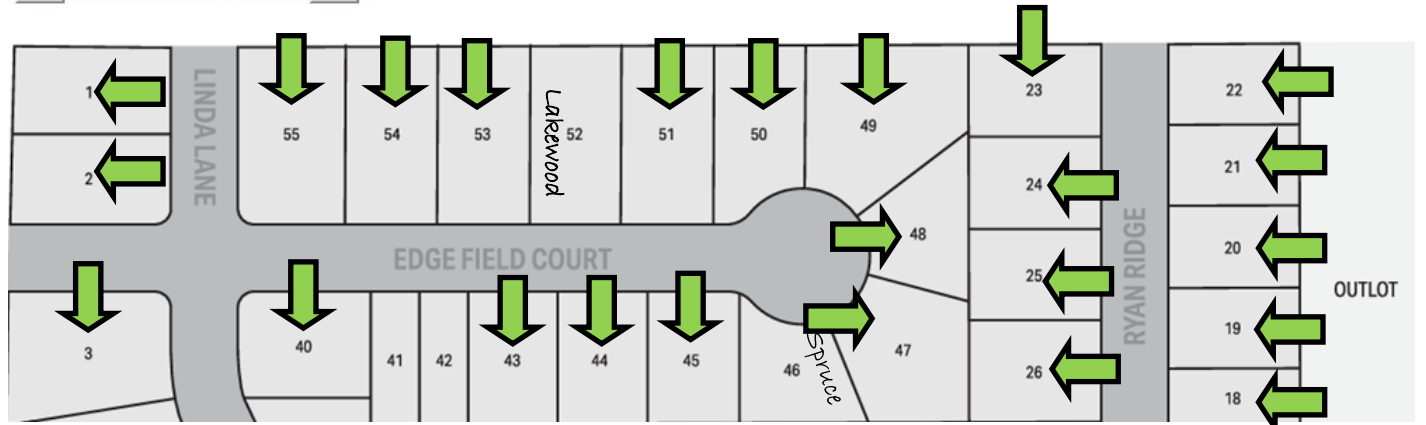

BUILT WITH *Your Family* IN MIND

Edge Field 1 Watertown, WI

Lot #	Lot Size	Exp.	Price	Lot #	Lot Size	Exp.	Price	Lot #	Lot Size	Exp.	Price
Lot 1	11,450 SF	TBD	TBD	Lot 46	10,146 SF	TBD	SPEC	Lot 21	9,000 SF	TBD	TBD
Lot 2	12,073 SF	TBD	TBD	Lot 45	10,211 SF	TBD	TBD	Lot 20	9,000 SF	TBD	TBD
Lot 3	16,215 SF	TBD	TBD	Lot 44	9,960 SF	TBD	TBD	Lot 19	9,000 SF	TBD	TBD
Lot 55	15,942 SF	TBD	TBD	Lot 43	9,960 SF	TBD	TBD	Lot 18	16,600 SF	TBD	TBD
Lot 54	13,860 SF	TBD	TBD	Lot 42	5,400 SF	TBD	TBD	<h3>Available Lots!!!</h3>			
Lot 53	13,862 SF	TBD	TBD	Lot 41	5,400 SF	TBD	TBD				
Lot 52	13,862 SF	TBD	SPEC	Lot 40	11,354 SF	TBD	TBD				
Lot 51	13,862 SF	TBD	TBD	Lot 23	10,200 SF	TBD	TBD				
Lot 50	12,793 SF	TBD	TBD	Lot 24	10,200 SF	TBD	TBD				
Lot 49	19,238 SF	TBD	TBD	Lot 25	10,200 SF	TBD	TBD				
Lot 48	10,478 SF	TBD	TBD	Lot 26	11,290 SF	TBD	TBD				
Lot 47	13,959 SF	TBD	TBD	Lot 22	9,000 SF	TBD	TBD				