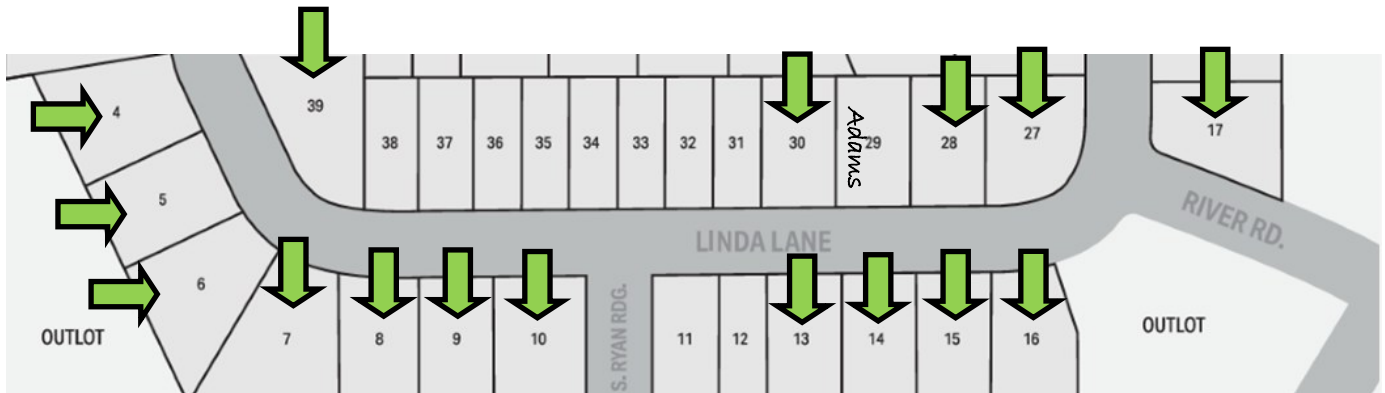

BUILT WITH *Your Family* IN MIND

Edge Field 2 Watertown, WI

Lot #	Lot Size	Exp.	Price	Lot #	Lot Size	Exp.	Price	Lot #	Lot Size	Exp.	Price
Lot 4	11,877 SF	TBD	TBD	Lot 16	9,197 SF	TBD	TBD	Lot 28	8,400 SF	TBD	TBD
Lot 5	10,208 SF	TBD	TBD	Lot 39	11,535 SF	TBD	TBD	Lot 27	10,084 SF	TBD	TBD
Lot 6	12,479 SF	TBD	TBD	Lot 38	6,120 SF	TBD	TBD	Lot 17	10,285 SF	TBD	TBD
Lot 7	13,269 SF	TBD	TBD	Lot 37	6,120 SF	TBD	TBD	<h3>Available Lots!!!</h3>			
Lot 8	8,900 SF	TBD	TBD	Lot 36	5,400 SF	TBD	TBD				
Lot 9	8,298 SF	TBD	TBD	Lot 35	5,400 SF	TBD	TBD				
Lot 10	10,075 SF	TBD	TBD	Lot 34	5,400 SF	TBD	TBD				
Lot 11	7,111 SF	TBD	TBD	Lot 33	5,400 SF	TBD	TBD				
Lot 12	5,333 SF	TBD	TBD	Lot 32	5,400 SF	TBD	TBD				
Lot 13	8,295 SF	TBD	TBD	Lot 31	5,400 SF	TBD	TBD				
Lot 14	8,294 SF	TBD	TBD	Lot 30	8,400 SF	TBD	TBD				
Lot 15	8,294 SF	TBD	TBD	Lot 29	8,400 SF	TBD	SPEC				