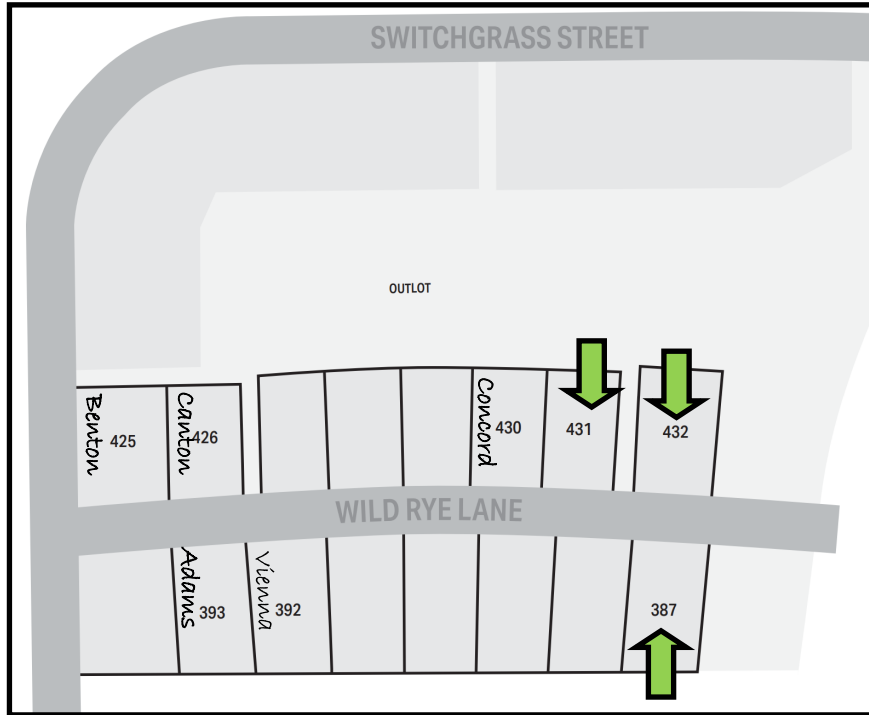

2026 Pricing

BUILT WITH *Your Family* IN MIND

Prairie Creek Ridge

Oconomowoc, WI

Lot #	Lot Size	Exposure	Price
Lot 387	12,185 SF	NONE	\$154,900
Lot 392	12,892 SF	NONE	SPEC
Lot 393	12,095 SF	NONE	SPEC
Lot 425	12,892 SF	NONE	SPEC
Lot 426	10,445 SF	NONE	SPEC
Lot 430	10,651 SF	NONE	SPEC
Lot 431	10,734 SF	NONE	\$154,900
Lot 432	12,988 SF	NONE	\$154,900