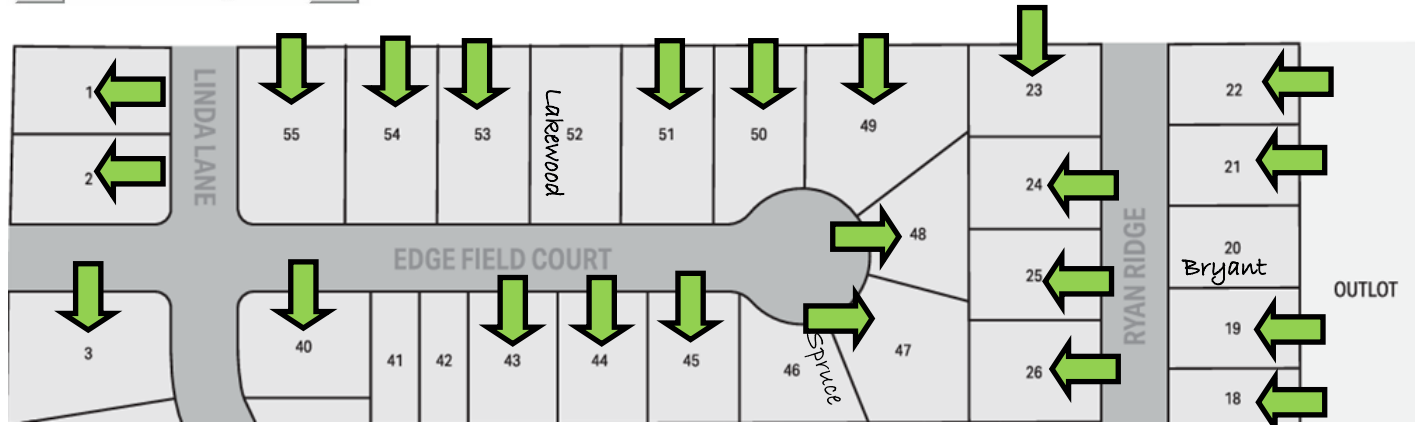

BUILT WITH *Your Family* IN MIND

Edge Field 1 Watertown, WI

Lot #	Lot Size	Exp.	Price	Lot #	Lot Size	Exp.	Price	Lot #	Lot Size	Exp.	Price
Lot 1	11,450 SF	TBD	TBD	Lot 46	10,146 SF	TBD	SPEC	Lot 21	9,000 SF	TBD	TBD
Lot 2	12,073 SF	TBD	TBD	Lot 45	10,211 SF	TBD	TBD	Lot 20	9,000 SF	TBD	SPEC
Lot 3	16,215 SF	TBD	TBD	Lot 44	9,960 SF	TBD	TBD	Lot 19	9,000 SF	TBD	TBD
Lot 55	15,942 SF	TBD	TBD	Lot 43	9,960 SF	TBD	TBD	Lot 18	16,600 SF	TBD	TBD
Lot 54	13,860 SF	TBD	TBD	Lot 42	5,400 SF	TBD	TBD	<h3>Available Lots!!!</h3>			
Lot 53	13,862 SF	TBD	TBD	Lot 41	5,400 SF	TBD	TBD				
Lot 52	13,862 SF	TBD	SPEC	Lot 40	11,354 SF	TBD	TBD				
Lot 51	13,862 SF	TBD	TBD	Lot 23	10,200 SF	TBD	TBD				
Lot 50	12,793 SF	TBD	TBD	Lot 24	10,200 SF	TBD	TBD				
Lot 49	19,238 SF	TBD	TBD	Lot 25	10,200 SF	TBD	TBD				
Lot 48	10,478 SF	TBD	TBD	Lot 26	11,290 SF	TBD	TBD				
Lot 47	13,959 SF	TBD	TBD	Lot 22	9,000 SF	TBD	TBD				