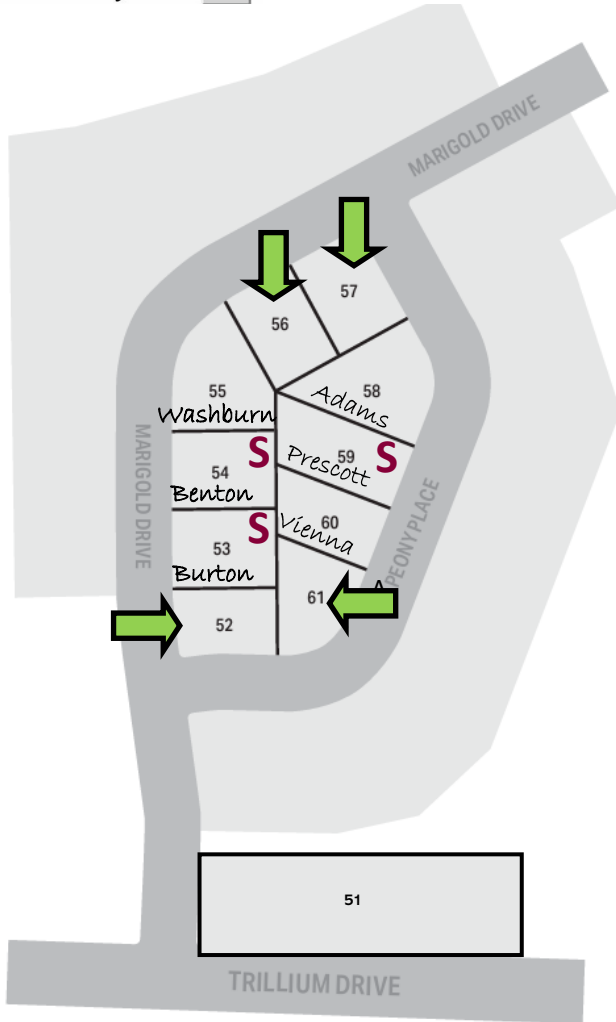

2026 Pricing

BUILT WITH *Your Family* IN MIND

Ridge View Estates

Fort Atkinson, WI

Lot #	Lot Size	Exp.	Price
Lot 52	9,281 SF	TBD	\$79,900
Lot 53	10,800 SF	TBD	SOLD
Lot 54	10,800 SF	TBD	SOLD
Lot 55	13,150 SF	TBD	SPEC
Lot 56	10,139 SF	TBD	\$79,900
Lot 57	10,856 SF	TBD	\$84,900
Lot 58	14,091 SF	TBD	SPEC
Lot 59	12,164 SF	TBD	SOLD
Lot 60	9,602 SF	TBD	SPEC
Lot 61	10,166 SF	TBD	\$79,900