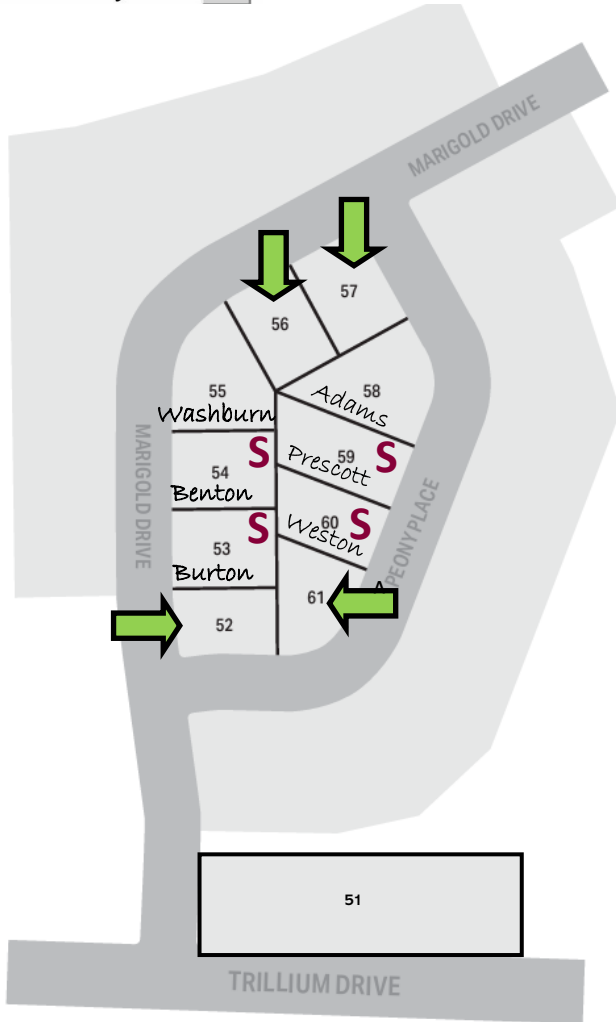

2026 Pricing

BUILT WITH *Your Family* IN MIND

Ridge View Estates

Fort Atkinson, WI

Lot #	Lot Size	Exp.	Price
Lot 52	9,281 SF	TBD	\$79,900
Lot 53	10,800 SF	TBD	SOLD
Lot 54	10,800 SF	TBD	SOLD
Lot 55	13,150 SF	TBD	SPEC
Lot 56	10,139 SF	TBD	\$79,900
Lot 57	10,856 SF	TBD	\$84,900
Lot 58	14,091 SF	TBD	SPEC
Lot 59	12,164 SF	TBD	SOLD
Lot 60	9,602 SF	TBD	SOLD
Lot 61	10,166 SF	TBD	\$79,900